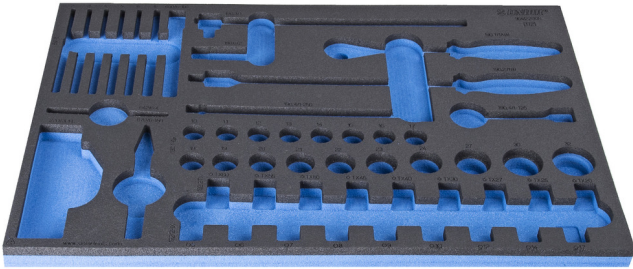

SOS tool tray for 964/22SOS

VI964/22SOS

프로파일

564 x 364 x 30

Barcode	L	B	H	Weight
620897	564	364	30	134

* Images of products are symbolic. All dimensions are in mm, and weight in grams. All listed dimensions may vary in tolerance.