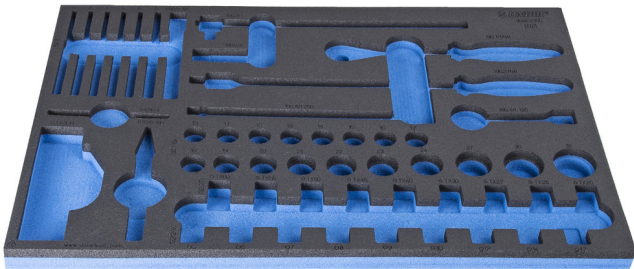

SOS tool tray for 964/22SOS

VI964/22SOS

프로파일

940E
940EV
920PLUS

3/3

564 x 364 x 30

620897

L

564

B

364

H

30

134

* Images of products are symbolic. All dimensions are in mm, and weight in grams. All listed dimensions may vary in tolerance.