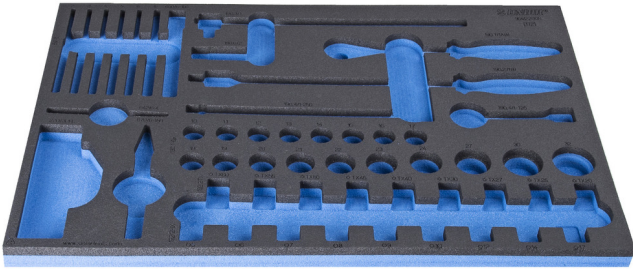

SOS tool tray for 964/22SOS

vI964/22SOS

프로파일

940E
940EM
940EV
940PLUS
940H

3/3

564 x 364 x 30

620897

L

564

B

364

H

30

134

* Images of products are symbolic. All dimensions are in mm, and weight is in grams. All listed dimensions may vary in tolerance.