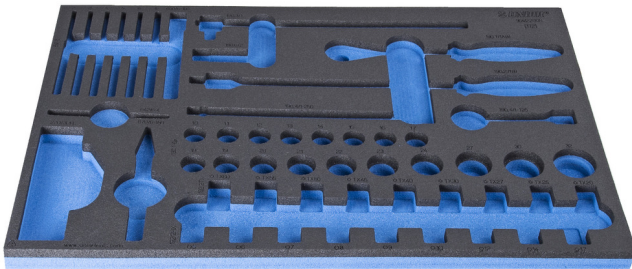

SOS tool tray for 964/22SOS

VI964/22SOS

프로파일

940E
940EV
920PLUS

3/3

564 x 364 x 30

620897

L

564

B

364

H

30

134

* Images of products are symbolic. All dimensions are in mm, and weight in grams. All listed dimensions may vary in tolerance.