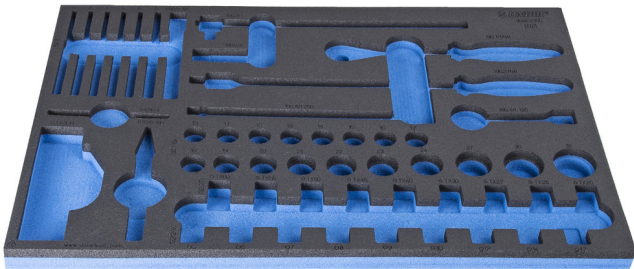

SOS tool tray for 964/22SOS

VI964/22SOS

Profiles

	L	B	H	
620897	564	364	30	134

* Images of products are symbolic. All dimensions are in mm, and weight in grams. All listed dimensions may vary in tolerance.