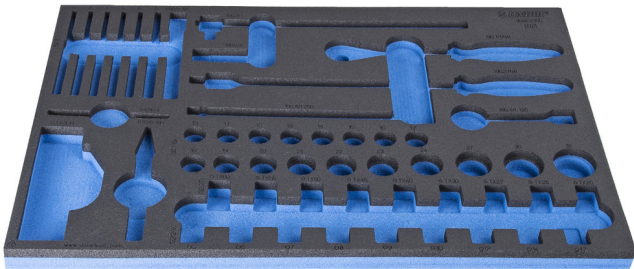

# SOS tool tray for 964/22SOS

VI964/22SOS

## Profiles

940E  
940EV  
920PLUS

3/3

564 x 364 x 30

620897

L

564

B

364

H

30

134

\* Images of products are symbolic. All dimensions are in mm, and weight in grams. All listed dimensions may vary in tolerance.