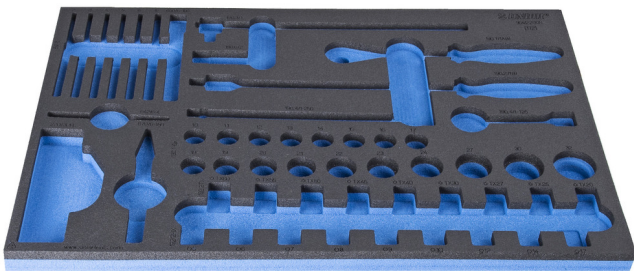

964/22SOS的SOS工具托盘

vI964/22SOS

配置文件

564 x 364 x 30

620897

L

564

B

364

H

30

134

* Images of products are symbolic. All dimensions are in mm, and weight is in grams. All listed dimensions may vary in tolerance.