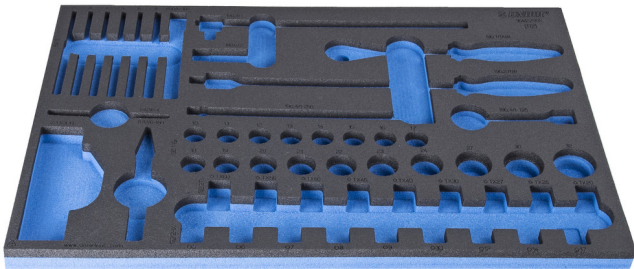

SOS tool tray for 964/22SOS

VI964/22SOS

Profiles

	L	B	H	
620897	564	364	30	134

* Images of products are symbolic. All dimensions are in mm, and weight is in grams. All listed dimensions may vary in tolerance.