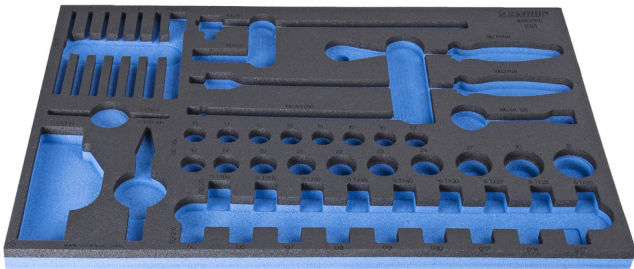

SOS tool tray for 964/22SOS

VI964/22SOS

Profiles

940E
940EV
920PLUS

3/3

564 x 364 x 30

620897

L

564

B

364

H

30

134

* Images of products are symbolic. All dimensions are in mm, and weight in grams. All listed dimensions may vary in tolerance.