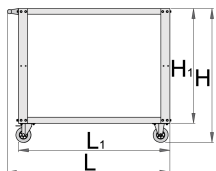

Gereedschapswagen

940T

Profielen

Product attributen

- Ergonomic, lightweight and easily moved service trolley
- This industrial-quality service trolley is ideal for use in garages, engineering workshops and warehouses.
- It allows the user to easily transport tools and components around the working area, and keep them easily at hand while working on a task.
- This trolley encourages and organized, pre-planned approach to tasks, and improves efficiency, productivity and comfort.
- The water-resistant top shelf allows easy access to tools and parts at a comfortable working height, while the lower shelf provides additional storage.
- The shelves are engineered for a maximum load of 100kg each, and are protected with an impact-resistant, anti-slip mat.

Specifications:

- Total capacity 200kg. Maximum 100kg per shelf.
- Assembled dimensions: 1072 x 600 x 887mm
- Packaged dimensions: 1020 x 635 x 190mm

Barcode	L	B	H	L1	H1	Weight
627351	1072	600	887	1000	760	30000

* Afbeeldingen van producten zijn symbolisch. Alle afmetingen zijn in mm, en het gewicht in grammen. Alle vermelde afmetingen kunnen variëren in tolerantie.

Gebruik (Afbeeldingen)

Accessoires

Shelf for 940T