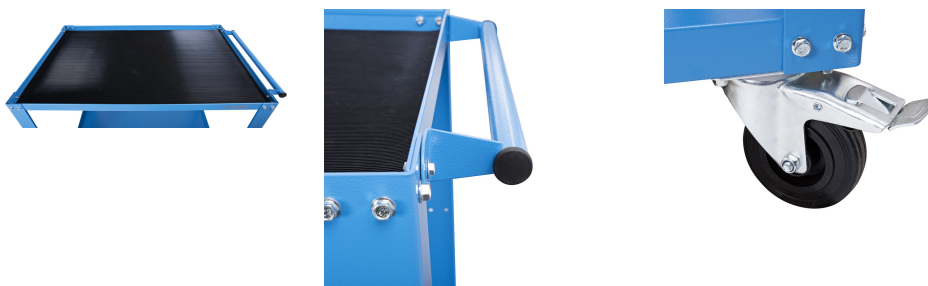

Gereedschapswagen

940T

Profielen

Product attributen

- Ergonomic, lightweight and easily moved service trolley
- This industrial-quality service trolley is ideal for use in garages, engineering workshops and warehouses.
- It allows the user to easily transport tools and components around the working area, and keep them easily at hand while working on a task.
- This trolley encourages and organized, pre-planned approach to tasks, and improves efficiency, productivity and comfort.
- The water-resistant top shelf allows easy access to tools and parts at a comfortable working height, while the lower shelf provides additional storage.
- The shelves are engineered for a maximum load of 100kg each, and are protected with an impact-resistant, anti-slip mat.

Specifications:

- Total capacity 200kg. Maximum 100kg per shelf.
- Assembled dimensions: 1072 x 600 x 887mm
- Packaged dimensions: 1020 x 635 x 190mm

Barcode	L	B	H	L1	H1	Weight
627351	1072	600	887	1000	760	30000

* Afbeeldingen van producten zijn symbolisch. Alle afmetingen zijn in mm, en het gewicht in grammen. Alle vermelde afmetingen kunnen variëren in tolerantie.

Gebruik (Afbeeldingen)

Accessoires

Shelf for 940T