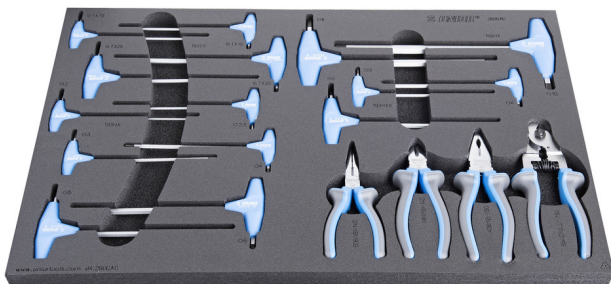

Bike tool set in SOS tool tray

1600SOS19

Product attributes

- We took the tools from our Professional Mechanic Work Bench and adopted the SOS inserts to fit drawers of our trolleys. Selection of tools is now available in seven individual trays made of high quality foam (from model 1600SOS13 to model 1600SOS19), where each tool has its own place. Foam trays fit our Europlus, Eurovision, Eurostyle and Hercules trolleys.
- To better suit your needs each foam tray with tools is available separately.

Product name

SKU

Article

Dimensions

Quantity

Bike tool set in SOS tool tray

627178

1600SOS19

-

20

Product name	SKU	Article	Dimensions	Quantity
TX profile screwdriver with T-handle		193TX	TX 10, TX 15, TX 25, TX 30	4
T-handle hex wrench		193HX	2, 2.5, 3, 4, 5, 6, 8, 10	8
T-handle ball-end hex wrench		193HXS	3, 4, 5	3
Combination pliers		406/1BI	160	1
Diagonal cutting nippers		461/1BI	140	1
Long nose pliers with side cutter		506/1BI	140	1
Cable housing cutters		584/4BI	180	1
SOS tool tray for 1600SOS19		v11600SOS19	564x364x30	1