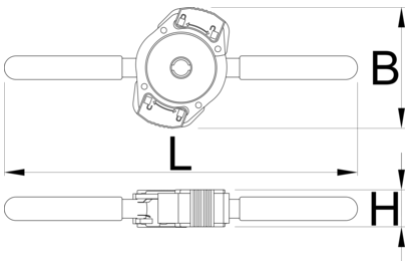

Quick slide handle for 1721

1721.3

프로파일

626560

160

* Images of products are symbolic. All dimensions are in mm, and weight is in grams. All listed dimensions may vary in tolerance.