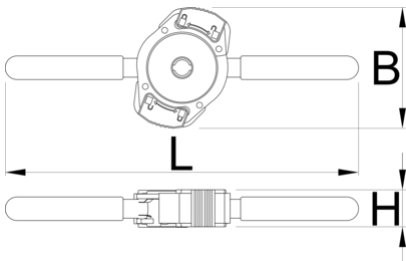

# Quick slide handle for 1721

1721.3

## 配置文件

626560

160

\* Images of products are symbolic. All dimensions are in mm, and weight in grams. All listed dimensions may vary in tolerance.