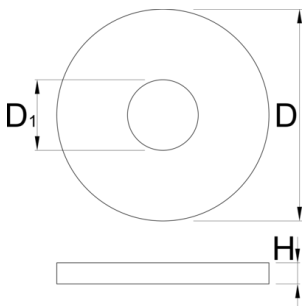

# Bearing press protector

1721.2

## 프로파일

	D	D1	H	
625431	30	10	3	5
625430	45	10	3	9

\* Images of products are symbolic. All dimensions are in mm, and weight in grams. All listed dimensions may vary in tolerance.