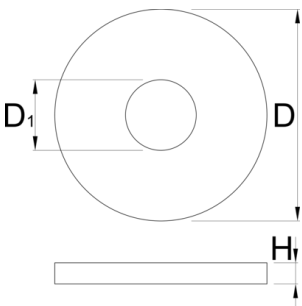

Bearing press protector

1721.2

프로파일

	D	D1	H	
625431	30	10	3	5
625430	45	10	3	9

* Images of products are symbolic. All dimensions are in mm, and weight is in grams. All listed dimensions may vary in tolerance.