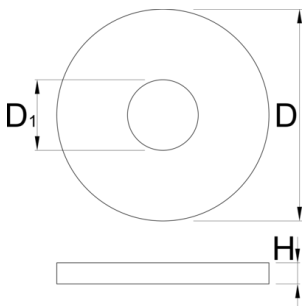

Bearing press protector

1721.2

프로파일

	D	D1	H	
625431	30	10	3	5
625430	45	10	3	9

* Images of products are symbolic. All dimensions are in mm, and weight in grams. All listed dimensions may vary in tolerance.