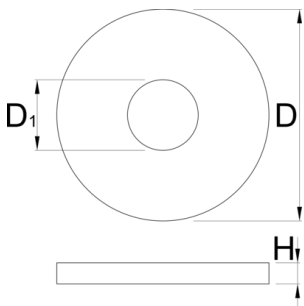

# Bearing press protector

1721.2

## Profiles

	D	D1	H	
625431	30	10	3	5
625430	45	10	3	9

\* Images of products are symbolic. All dimensions are in mm, and weight in grams. All listed dimensions may vary in tolerance.