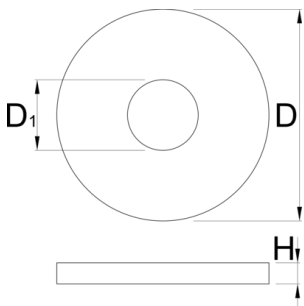

Bearing press protector

1721.2

Profiles

	D	D1	H	
625431	30	10	3	5
625430	45	10	3	9

* Images of products are symbolic. All dimensions are in mm, and weight in grams. All listed dimensions may vary in tolerance.