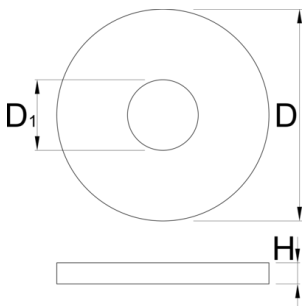

Bearing press protector

1721.2

Profiles

|  | D | D1 | H |  |
|--|----|----|---|---|
| 625431 | 30 | 10 | 3 | 5 |
| 625430 | 45 | 10 | 3 | 9 |

* Images of products are symbolic. All dimensions are in mm, and weight in grams. All listed dimensions may vary in tolerance.