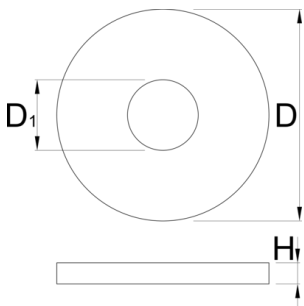

# Bearing press protector

1721.2

## 配置文件

	D	D1	H	
625431	30	10	3	5
625430	45	10	3	9

\* Images of products are symbolic. All dimensions are in mm, and weight is in grams. All listed dimensions may vary in tolerance.