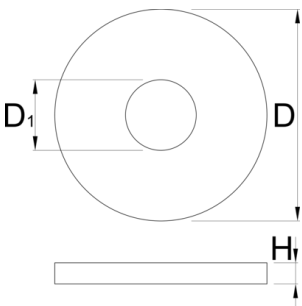

Bearing press protector

1721.2

配置文件

	D	D1	H	
625431	30	10	3	5
625430	45	10	3	9

* Images of products are symbolic. All dimensions are in mm, and weight in grams. All listed dimensions may vary in tolerance.