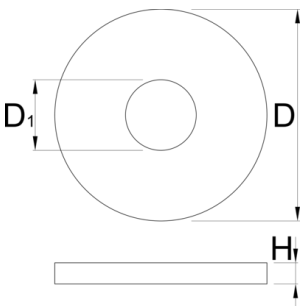

# Bearing press protector

1721.2

## 配置文件

	D	D1	H	
625431	30	10	3	5
625430	45	10	3	9

\* Images of products are symbolic. All dimensions are in mm, and weight in grams. All listed dimensions may vary in tolerance.