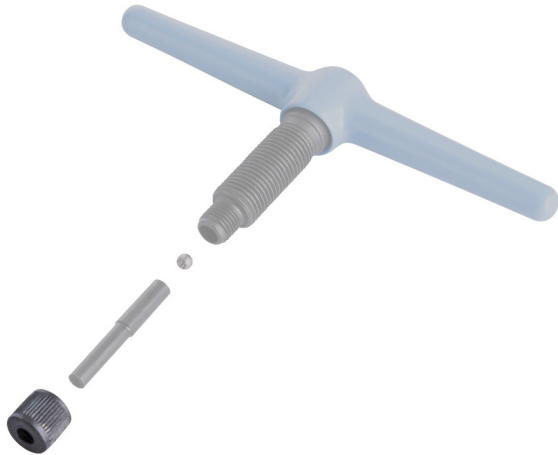

Pin nut for 1647/2BI

1647.2

627254

2

Retail packaging

MA

MB

MC