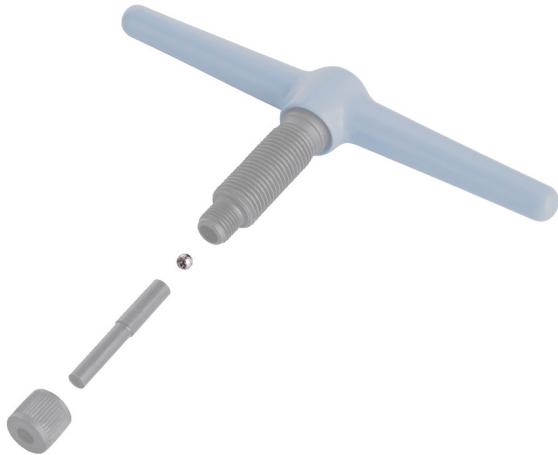

Steel ball for Pro chain tool 1647/2ABI

1647.3

627253

1

Retail packaging

MA

MB

MC

627253

Transport packaging

TA

TB

TC

627253