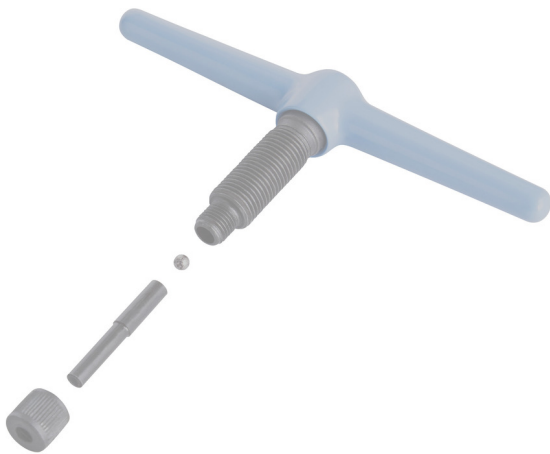

Steel ball for Pro chain tool 1647/2ABI

1647.3

配置文件

627253

1

* Images of products are symbolic. All dimensions are in mm, and weight is in grams. All listed dimensions may vary in tolerance.