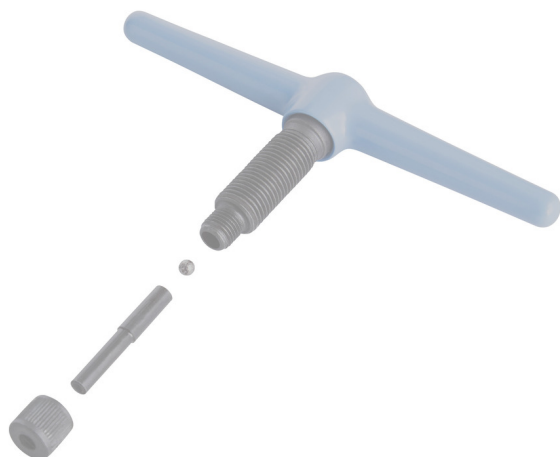

Steel ball for Pro chain tool 1647/2ABI

1647.3

Profiles

[./al/support/warranty.](#)

627253

1

Retail packaging

627253