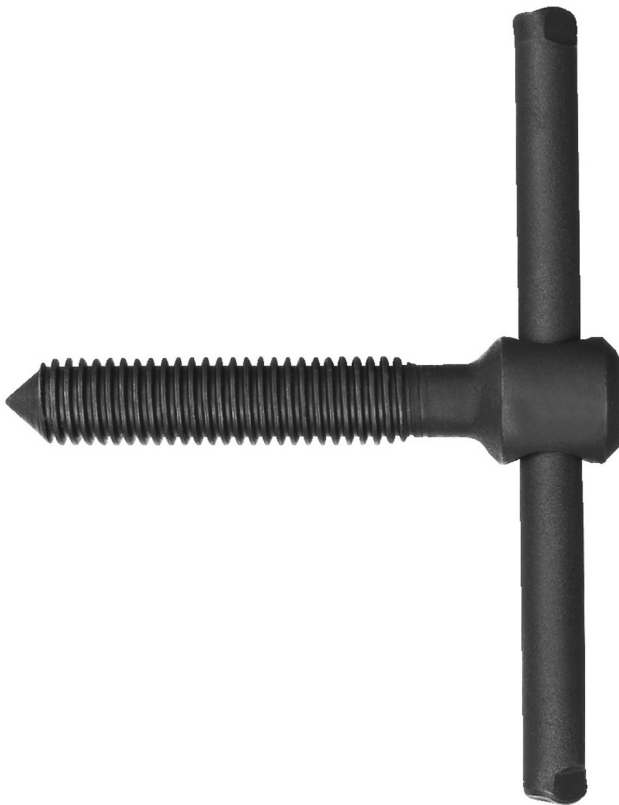

Spindle with the pin for 1722/2BI set

1722.1

Profielen

627252

62