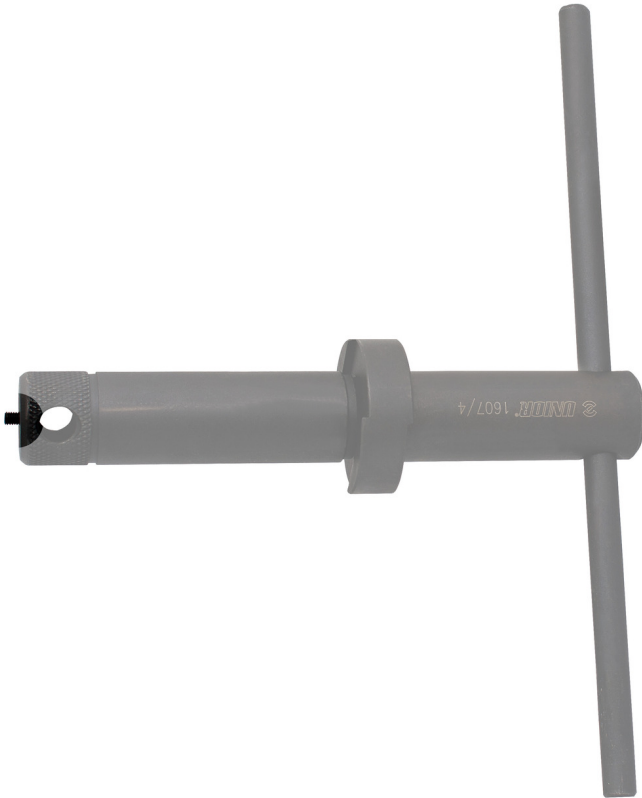

# Hex screw with the pin hole 1607/4

1607.2/4

MC

627226