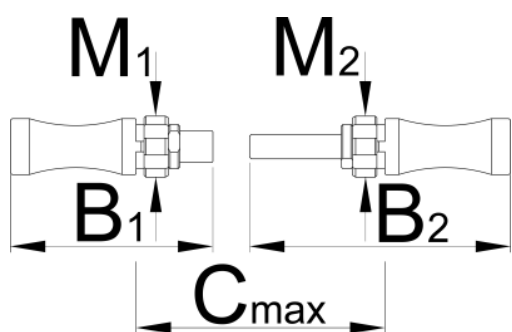

Set of adaptors and taps BSA

1697.3

Product attributes

- Set is compatible with magnetic handle 1695/4BI for reamers and taps.

The set contains:

- 2 adaptors for taps BSA
- Left & right tap BSA 1.3/8 x 24 TPI

Product name	SKU	Article	Dimensions	Quantity	L1
Set of adaptors and taps BSA	626487	1697.3		4	116
Taps BSA		1697.1	1.3/8 x 24 tpi (BSA)	1	
Adaptor for tap BSA		1697.2/4	(2x)	2	
Guide for taps 1697.1 and 1698.1		1697.4		1	