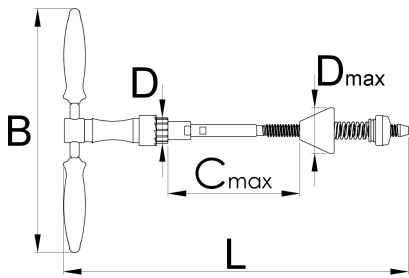

Razvrtalo ležišta šalice ležaja vilice

1694

Profili

Atributi proizvoda

- Frame preparation is the key to the perfect alignment and ultimate performance of your headset. Get the perfect fit of the headset with the edging of the head tube. With this tool, you can also remove the excess of the paint or repair the damaged head tube.

garnitura sadrži:

- Reamer's magnetic handle 1695.1/4BI or 1695.1/4BIUS
- Reamer frame for head tube 1694.2/4
- Cone guide
- Head tube reamer for 1694 – 1.1/8
- compression spring and nut

Naziv proizvoda	SKU	Članak	Standardi	Količina
Razvrtalo ležišta šalice ležaja vilice	626479	1694		2
Razvrtač za art. 1694		1694.1	1.1/8"	1
Head tube facing tool frame		1694.2/4		1

* Slike proizvoda su simbolične. Sve dimenzije su u mm, masa je u g.