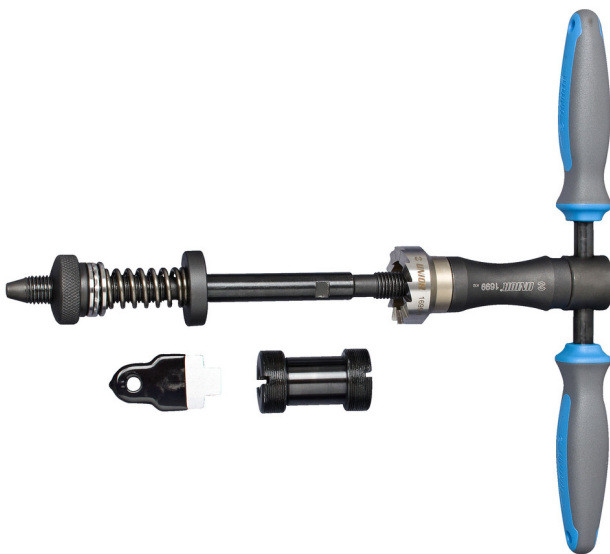

Sfondi mjet i përpunimit për bosht të përzënë

1699

Profiles

Product features

- Easy to use
- Tool is used to restore or prepare the surface of bottom bracket shell
- Magnetic handle eases assembly of the tool
- ergonomik detyrë e rëndë komponent të dyfishtë të trajtojë
- Precision manufactured tool
- Reamer frame guide BSA 1699.4BSA with tool 1699.5/4P

Grupi i përmban: