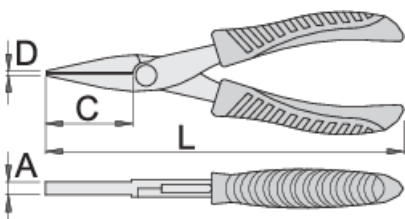

Electronic flat nose pliers

472/4E

Profiles

Product features

- material: premium flex plus carbon steel
- drop forged, entirely hardened and tempered
- gripping surface serrated
- heavy duty double - component handles

32.5

8.2

105

* Images of products are symbolic. All dimensions are in mm, and weight in grams. All listed dimensions may vary in tolerance.