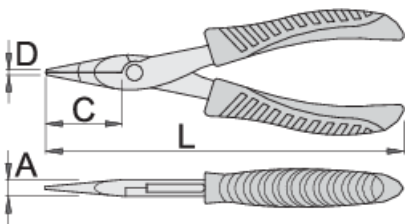

Electronic long nose pliers, bent

512/4E

프로파일

제품 특징

- material: premium flex plus carbon steel
- drop forged, entirely hardened and tempered
- heavy duty double - component handles

620075

L

140

B

12.6

D

3.2

A

8.2

97

* Images of products are symbolic. All dimensions are in mm, and weight in grams. All listed dimensions may vary in tolerance.