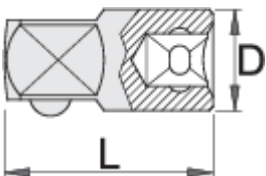

# Adaptor 1"

199.7/1

## 제품 특징

- material: premium flex chrome vanadium steel
- drop forged, entirely hardened and tempered
- surface finish: chrome plated according to ISO 1456:2009
- polished head
- made according to standard ISO 3316

427

\* Images of products are symbolic. All dimensions are in mm, and weight in grams. All listed dimensions may vary in tolerance.