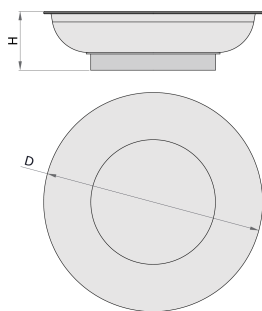

for usage in garage, engine, household work