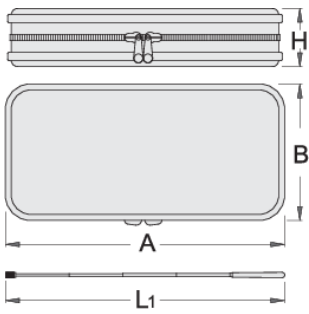

Professional auto inspection set

2084

프로파일

제품 특징

- with long life LED light
- available in durable plastic bag
- the magnet's lifting capacity: 3.5 kg
- included in the set: 1 round mirror O60, 1 angular mirror (65 x 42 mm), 2 bits attachments, 3 L1154F batteries, 1 bag with the SOS tool tray
- In addition to the LED light, this set includes additional mirrors to facilitate viewing of difficult-to-reach areas inside the car, making this a very useful set. The tools are also intended for lifting small metal objects such as screws, nuts, etc. The set comes in an attractive and durable bag. Individual tools have been placed in the SOS tool tray to make them easier to find.

	A	B	H	L1		
619742	240	110	45	650	3.5	360

* Images of products are symbolic. All dimensions are in mm, and weight is in grams. All listed dimensions may vary in tolerance.

사용법 (사진)