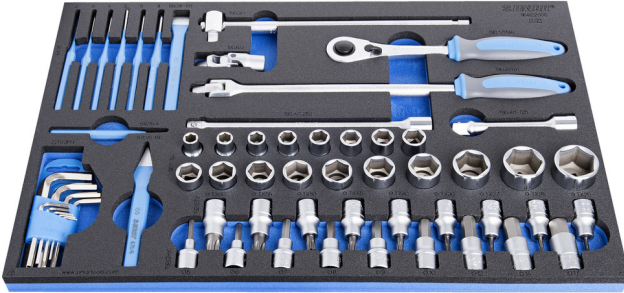

SOS alet tepesinde alet takımı

964/22SOS

Profiles

Product features

- Tool tray dimension: 564 x 364 x 30 mm
- Compatible with drawers of Eurostyle, Eurovision, Euromotion, Europlus and Hercules (front drawers) line

Set includes:

- 18x socket 1/2", 6 point (article 190/1 6P) dim. 10, 11, 12, 13, 14, 15, 16, 17, 18, 19, 20, 21, 22, 23, 24, 27, 30, 32
- 9x hex socket 1/2" (article 192/2HX) dim. 5, 6, 7, 8, 9, 10, 12, 14, 17
- 9x screwdriver socket 1/2", with TX profile (article 192/2TX) dim. TX20, TX25, TX27, TX30, TX40, TX45, TX50, TX55, TX60
- 1X Reversible ratchet 1/2"
- accessories 1/2"; 1x swivel handle, 1x sliding T - handle, 2x extension bar (125, 250mm), 1x universal joint
- 7x punch; pin punch (article 641/6 dim. 2, 3, 4, 5, 6, 8), centre punch (article 642/6 dim. 4)

- 2x chisel dim. 150; flat (artikel 660/6), cross (artikel 670/6)
- 9x hex wrench (article 220/3) dim. 1.5, 2, 2.5, 3, 4, 5, 6, 8, 10 on plastic clip

Product name	SKU	Article	Dimensions	Quantity
SOS alet tepsisinde alet takımı	621077	964/22SOS	-	60
Lokma 1/2"		190/1 6p	10, 11, 12, 13, 14, 15, 16, 17, 18, 19, 20, 21, 22, 23, 24, 27, 30, 32	18
Değişken uçlu cırcır 1/2"		190.1/1ABI	1/2"	1
Döner kol 1/2"		190.2/1BI	1/2"x380	1
Kayar T kol 1/2"		190.3/1	1/2"	1
uzatma kolu 1/2"		190.4/1	1/2"x250, 1/2"x125	2
Üniversal mafsalsal 1/2"		190.6/2	1/2"	1
Altıgen başlı tornavida lokması 1/2"		192/2HX	5, 6, 7, 8, 9, 10, 12, 14, 17	9
TX profilli tornavida lokması 1/2"		192/2TX	TX 20, TX 25, TX 27, TX 30, TX 40, TX 45, TX 50, TX 55, TX 60	9
Pim zımba		641/6	2, 3, 4, 5, 6, 8	6
Nokta zımba		642/6	4	1
Düz keski		660/6	150	1
Tırnak keski		670/6	150	1
Plastik klipste somun anahtarı takımı		220/3PH		1
964/22SOS için SOS alet tepsisi		vI964/22SOS	564x364x30	1

* Ürünlerin resimleri semboliktir. Bütün boyutlar mm ve ağırlık gram cinsindedir.