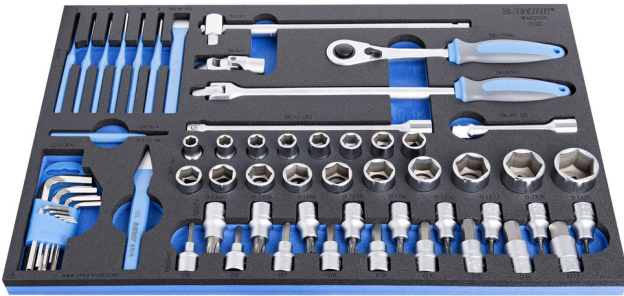

SOS alet tepesinde alet takımı

964/22SOS

Profiles

Product features

- Tool tray dimension: 564 x 364 x 30 mm
- Compatible with drawers of Eurostyle, Eurovision, Europlus and Hercules (front drawers) line

Set includes:

- 18x socket 1/2", 6 point (article 190/1 6P) dim. 10, 11, 12, 13, 14, 15, 16, 17, 18, 19, 20, 21, 22, 23, 24, 27, 30, 32
- 9x hex socket 1/2" (article 192/2HX) dim. 5, 6, 7, 8, 9, 10, 12, 14, 17
- 9x screwdriver socket 1/2", with TX profile (article 192/2TX) dim. TX20, TX25, TX27, TX30, TX40, TX45, TX50, TX55, TX60
- 1X Reversible ratchet 1/2"
- accessories 1/2"; 1x swivel handle, 1x sliding T - handle, 2x extension bar (125, 250mm), 1x universal joint
- 7x punch; pin punch (article 641/6 dim. 2, 3, 4, 5, 6, 8), centre punch (article 642/6 dim. 4)
- 2x chisel dim. 150; flat (artikel 660/6), cross (artikel 670/6)

- 9x hex wrench (article 220/3) dim. 1.5, 2, 2.5, 3, 4, 5, 6, 8, 10 on plastic clip

Product name	SKU	Article	Dimensions	Quantity
SOS alet tepsisinde alet takımı	621077	964/22SOS	-	60
Lokma 1/2"		190/1 6p	10, 11, 12, 13, 14, 15, 16, 17, 18, 19, 20, 21, 22, 23, 24, 27, 30, 32	18
Değişken uçlu cırcır 1/2"		190.1/1ABI	1/2"	1
Döner kol 1/2"		190.2/1BI	1/2"x380	1
Kayar T kol 1/2"		190.3/1	1/2"	1
uzatma kolu 1/2"		190.4/1	1/2"x250, 1/2"x125	2
Üniversal mafsal 1/2"		190.6/2	1/2"	1
Altıgen başlı tornavida lokması 1/2"		192/2HX	5, 6, 7, 8, 9, 10, 12, 14, 17	9
TX profilli tornavida lokması 1/2"		192/2TX	TX 20, TX 25, TX 27, TX 30, TX 40, TX 45, TX 50, TX 55, TX 60	9
Pim zımba		641/6	2, 3, 4, 5, 6, 8	6
Nokta zımba		642/6	4	1
Düz keski		660/6	150	1
Tırnak keski		670/6	150	1
Plastik klipste somun anahtarı takımı		220/3PH		1
964/22SOS için SOS alet tepsisi		vI964/22SOS	564x364x30	1

* Ürünlerin resimleri semboliktir. Bütün boyutlar mm ve ağırlık gram cinsindedir.