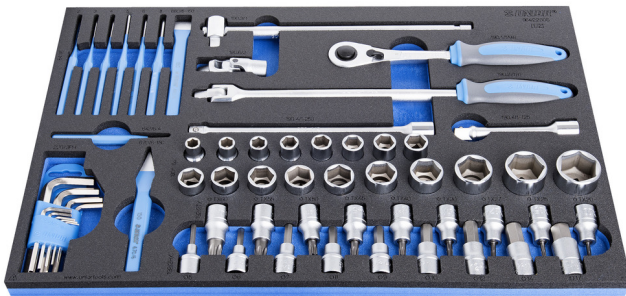

Set de scule in suport SOS

964/22SOS

Profile

Caracteristicile produsului

- Tool tray dimension: 564 x 364 x 30 mm
- Compatible with drawers of Eurostyle, Eurovision, Euromotion, Europlus and Hercules (front drawers) line

Set includes:

- 18x socket 1/2", 6 point (article 190/1 6P) dim. 10, 11, 12, 13, 14, 15, 16, 17, 18, 19, 20, 21, 22, 23, 24, 27, 30, 32
- 9x hex socket 1/2" (article 192/2HX) dim. 5, 6, 7, 8, 9, 10, 12, 14, 17
- 9x screwdriver socket 1/2", with TX profile (article 192/2TX) dim. TX20, TX25, TX27, TX30, TX40, TX45, TX50, TX55, TX60
- 1X Reversible ratchet 1/2"
- accessories 1/2"; 1x swivel handle, 1x sliding T - handle, 2x extension bar (125, 250mm), 1x universal joint
- 7x punch; pin punch (article 641/6 dim. 2, 3, 4, 5, 6, 8), centre punch (article 642/6 dim. 4)

- 2x chisel dim. 150; flat (artikel 660/6), cross (artikel 670/6)
- 9x hex wrench (article 220/3) dim. 1.5, 2, 2.5, 3, 4, 5, 6, 8, 10 on plastic clip

Denumirea Produsului	SKU	Articol	Dimensiuni	Cantitate
Set de scule in suport SOS	621077	964/22SOS	-	60
Capete chei tubulare 1/2"		190/1 6p	10, 11, 12, 13, 14, 15, 16, 17, 18, 19, 20, 21, 22, 23, 24, 27, 30, 32	18
Antrenor cu clichet reversibil 1/2"		190.1/1ABI	1/2"	1
Antrenor articulat cu maner 1/2"		190.2/1BI	1/2"x380	1
Antrenor cu parghie glisanta 1/2"		190.3/1	1/2"	1
Prelungitor lung 1/2"		190.4/1	1/2"x250, 1/2"x125	2
Intermediar cardanic 1/2"		190.6/2	1/2"	1
Capete chei tubulare cu profil hexagonal exterior 1/2"		192/2HX	5, 6, 7, 8, 9, 10, 12, 14, 17	9
Capete chei tubulare cu profil TX exterior 1/2"		192/2TX	TX 20, TX 25, TX 27, TX 30, TX 40, TX 45, TX 50, TX 55, TX 60	9
Dornuri		641/6	2, 3, 4, 5, 6, 8	6
Punctatoare		642/6	4	1
Dalta lata		660/6	150	1
Dalta cruce		670/6	150	1
Set de chei locas hexagonal in suport de plastic		220/3PH		1
Modul SOS pentru capete chei tubulare 1/2"si 1/4		vI964/22SOS	564x364x30	1

* Imaginea produsului este simbolica.Toate dimensiunile sunt exprimate în mm,greutatea în grame.