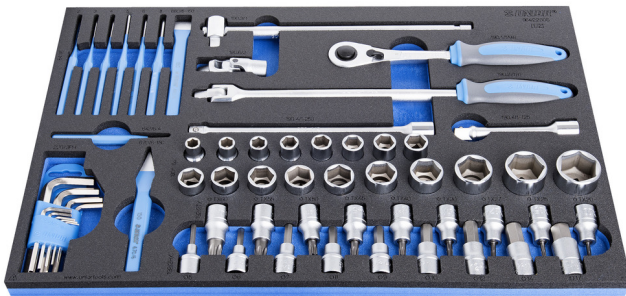

SOS工具托盘装工具套装

964/22SOS

配置文件

产品属性

- Tool tray dimension: 564 x 364 x 30 mm
- Compatible with drawers of Eurostyle, Eurovision, Europlus and Hercules (front drawers) line

Set includes:

- 18x socket 1/2", 6 point (article 190/1 6P) dim. 10, 11, 12, 13, 14, 15, 16, 17, 18, 19, 20, 21, 22, 23, 24, 27, 30, 32
- 9x hex socket 1/2" (article 192/2HX) dim. 5, 6, 7, 8, 9, 10, 12, 14, 17
- 9x screwdriver socket 1/2", with TX profile (article 192/2TX) dim. TX20, TX25, TX27, TX30, TX40, TX45, TX50, TX55, TX60
- 1X Reversible ratchet 1/2"
- accessories 1/2"; 1x swivel handle, 1x sliding T - handle, 2x extension bar (125, 250mm), 1x universal joint
- 7x punch; pin punch (article 641/6 dim. 2, 3, 4, 5, 6, 8), centre punch (article 642/6 dim. 4)
- 2x chisel dim. 150; flat (artikel 660/6), cross (artikel 670/6)

- 9x hex wrench (article 220/3) dim. 1.5, 2, 2.5, 3, 4, 5, 6, 8, 10 on plastic clip

产品名称	SKU	文章	尺寸	数量
SOS工具托盘装工具套装	621077	964/22SOS	-	60
1/2"套筒		190/1 6p	10, 11, 12, 13, 14, 15, 16, 17, 18, 19, 20, 21, 22, 23, 24, 27, 30, 32	18
1/2"的双向棘轮扳手		190.1/1ABI	1/2"	1
1/2" 旋转手柄		190.2/1BI	1/2"x380	1
1/2"T型手柄滑杆		190.3/1	1/2"	1
1/2" 延长杆		190.4/1	1/2"x250, 1/2"x125	2
1/2" 万向节		190.6/2	1/2"	1
1/2"六角螺丝批套筒		192/2HX	5, 6, 7, 8, 9, 10, 12, 14, 17	9
带TX型 1/2" 螺丝批套筒		192/2TX	TX 20, TX 25, TX 27, TX 30, TX 40, TX 45, TX 50, TX 55, TX 60	9
销冲头		641/6	2, 3, 4, 5, 6, 8	6
中心冲头		642/6	4	1
平凿		660/6	150	1
十字凿		670/6	150	1
塑料夹装六角扳手套装		220/3PH		1
964/22SOS的SOS工具托盘		vI964/22SOS	564x364x30	1

* Images of products are symbolic. All dimensions are in mm, and weight in grams. All listed dimensions may vary in tolerance.