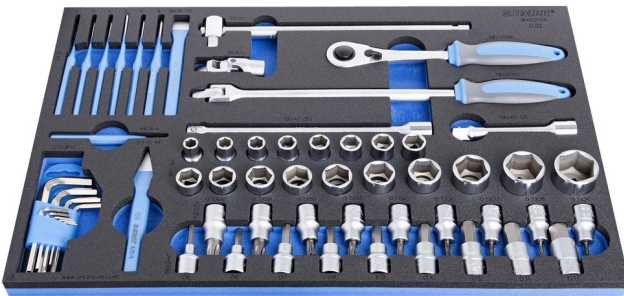

SOS工具托盘装工具套装

964/22SOS

配置文件

产品属性

- Tool tray dimension: 564 x 364 x 30 mm
- Compatible with drawers of Eurostyle, Eurovision, Euromotion, Europlus and Hercules (front drawers) line

Set includes:

- 18x socket 1/2", 6 point (article 190/1 6P) dim. 10, 11, 12, 13, 14, 15, 16, 17, 18, 19, 20, 21, 22, 23, 24, 27, 30, 32
- 9x hex socket 1/2" (article 192/2HX) dim. 5, 6, 7, 8, 9, 10, 12, 14, 17
- 9x screwdriver socket 1/2", with TX profile (article 192/2TX) dim. TX20, TX25, TX27, TX30, TX40, TX45, TX50, TX55, TX60
- 1X Reversible ratchet 1/2"
- accessories 1/2"; 1x swivel handle, 1x sliding T - handle, 2x extension bar (125, 250mm), 1x universal joint
- 7x punch; pin punch (article 641/6 dim. 2, 3, 4, 5, 6, 8), centre punch (article 642/6 dim. 4)

- 2x chisel dim. 150; flat (artikel 660/6), cross (artikel 670/6)
- 9x hex wrench (article 220/3) dim. 1.5, 2, 2.5, 3, 4, 5, 6, 8, 10 on plastic clip

产品名称	SKU	文章	尺寸	数量
SOS工具托盘装工具套装	621077	964/22SOS	-	60
1/2"套筒		190/1 6p	10, 11, 12, 13, 14, 15, 16, 17, 18, 19, 20, 21, 22, 23, 24, 27, 30, 32	18
1/2"的双向棘轮扳手		190.1/1ABI	1/2"	1
1/2" 旋转手柄		190.2/1BI	1/2"x380	1
1/2"T型手柄滑杆		190.3/1	1/2"	1
1/2" 延长杆		190.4/1	1/2"x250, 1/2"x125	2
1/2" 万向节		190.6/2	1/2"	1
1/2"六角螺丝批套筒		192/2HX	5, 6, 7, 8, 9, 10, 12, 14, 17	9
带TX型 1/2" 螺丝批套筒		192/2TX	TX 20, TX 25, TX 27, TX 30, TX 40, TX 45, TX 50, TX 55, TX 60	9
销冲头		641/6	2, 3, 4, 5, 6, 8	6
中心冲头		642/6	4	1
平凿		660/6	150	1
十字凿		670/6	150	1
塑料夹装六角扳手套装		220/3PH		1
964/22SOS的SOS工具托盘		vI964/22SOS	564x364x30	1

* Images of products are symbolic. All dimensions are in mm, and weight in grams. All listed dimensions may vary in tolerance.