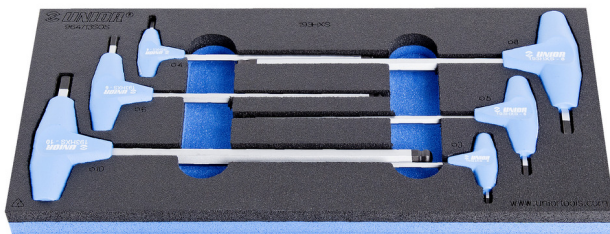

# Набор ключей шестигранных с закруглённым жалом с Т-образной рукояткой в SOS-ложементе

964/13SOS

## Описание товара

- Размер ложемента: 188 x 364 x 30 мм
- Совместимо с тележками серии Eurostyle, Eurovision, Euromotion, Europlus and Hercules

## В комплекте:

- 6х ключей шестигранных с Т-образной рукояткой с закруглённым жалом (арт. 193HXS) 3, 4, 5, 6, 8, 10

- These tool trays of polyethylene foam are used for clearer and better organised tool storage in tool boxes, tool cases, the drawers of tool carriages and tool cabinets. These tool trays can be used in a wide range of temperatures, do not absorb dampness and, with normal use, have a long lifespan. They protect the tools by holding them in their own specifically designed place, thus preventing them from moving uncontrollably around in the storage area. As the positions in the tray are precisely defined and designed for each specific tool, it is also easy to establish which tools are missing.