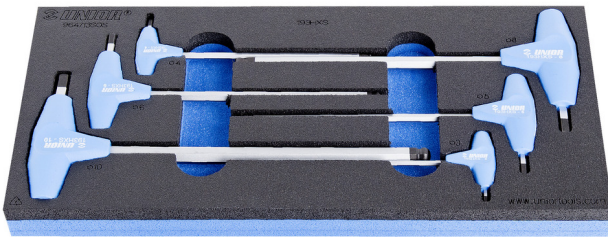

964/13SOS

프로파일

제품 특징

- Tool tray dimension: 188 x 364 x 30 mm
- Compatible with drawers of Eurostyle, Eurovision, Euromotion, Europlus and Hercules (front drawers) line

세트 구성품:

- 6x T-handle ball-end hex wrench (article 193HXS) dim. 3, 4, 5, 6, 8, 10

제품명	SKU	Article	직경	수량
→	621067	964/13SOS	3 - 10	6
T 핸들 볼 엔드 헥스 렌치		193HXS	3, 4, 5, 6, 8, 10	6

제품명	SKU	Article	직경	수량
SOS Tool tray for 964/13SOS		vI964/13SOS	188x364x30	1

* Images of products are symbolic. All dimensions are in mm, and weight in grams. All listed dimensions may vary in tolerance.