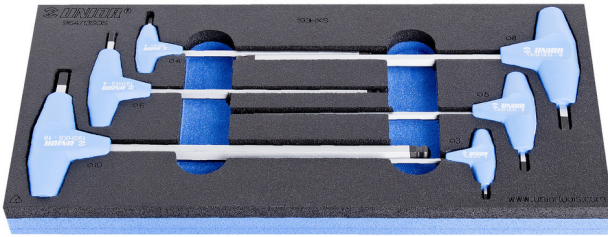

964/13SOS

프로파일

제품 특징

- Tool tray dimension: 188 x 364 x 30 mm
- Compatible with drawers of Eurostyle, Eurovision, Europlus and Hercules (front drawers) line

세트 구성품:

- 6x T-handle ball-end hex wrench (article 193HXS) dim. 3, 4, 5, 6, 8, 10

제품명	SKU	Article	직경	수량
→	621067	964/13SOS	3 - 10	6
T 핸들 볼 엔드 헥스 렌치		193HXS	3, 4, 5, 6, 8, 10	6

제품명	SKU	Article	직경	수량
SOS Tool tray for 964/13SOS		vI964/13SOS	188x364x30	1

* Images of products are symbolic. All dimensions are in mm, and weight in grams. All listed dimensions may vary in tolerance.