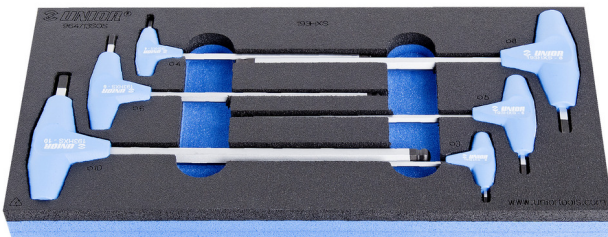

# SOS工具托盘装带T型把手的球头六角螺丝刀套装

964/13SOS

## 产品属性

- Tool tray dimension: 188 x 364 x 30 mm
- Compatible with drawers of Eurostyle, Eurovision, Euromotion, Europlus and Hercules (front drawers) line

## Set includes:

- 6x T-handle ball-end hex wrench (article 193HXS) dim. 3, 4, 5, 6, 8, 10

产品名称

SKU

文章

尺寸

数量

产品名称	SKU	文章	尺寸	数量
SOS工具托盘装带T型把手的球头六角螺丝刀套装	621067	964/13SOS	3 - 10	6
T型手柄球头六角扳手		193HXS	3, 4, 5, 6, 8, 10	6
964/13SOS的SOS工具托盘		v1964/13SOS	188x364x30	1

\* Images of products are symbolic. All dimensions are in mm, and weight in grams. All listed dimensions may vary in tolerance.