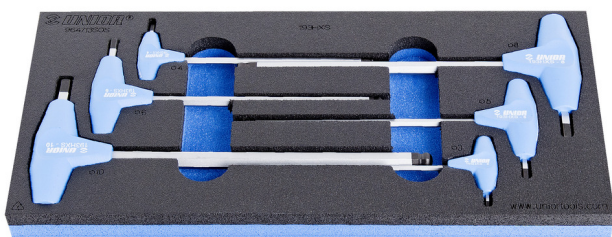

# К-т шестограми с Т-дръжка за работа под ъгъл в SOS подложка

964/13SOS

## Параметри на продукта

- Инструментална подложка : 188 x 364 x 30 mm
- Съвместим с чекмеджета от Eurostyle, Eurovision, Euromotion, Europlus и Hercules (предни чекмеджета) линия

## Комплектът включва :

- 6x Т-образен ключ шестограм за работа под ъгъл (артикул 193HXS)разм. 3, 4, 5, 6, 8, 10

- These tool trays of polyethylene foam are used for clearer and better organised tool storage in tool boxes, tool cases, the drawers of tool carriages and tool cabinets. These tool trays can be used in a wide range of temperatures, do not absorb dampness and, with normal use, have a long lifespan. They protect the tools by holding them in their own specifically designed place, thus preventing them from moving uncontrollably around in the storage area. As the positions in the tray are precisely defined and designed for each specific tool, it is also easy to establish which tools are missing.