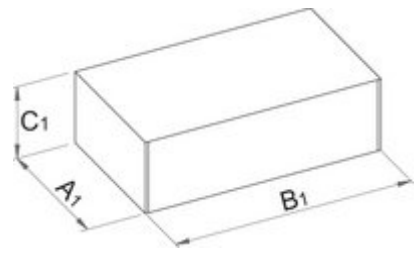

Retail packaging

Barcode	MA	MB	MC	Icon
625552	230	58	26,6	160