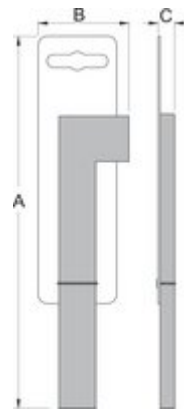

DT Swiss® SQUORX nipple tool

1751/2DT

Usage

Profiles

[./sk/support/warranty.](#)

Product features

- 1751/2DT screwdriver is used for DT Swiss® SQUORX nipples with torx shaped top head. The 80mm long stem enables work with deep aero rims as well as with all the normal rims. The professional metal handle gives perfect grip.

625552

E 5

C

80

D

6,5

L

180

150

Retail packaging

Barcode	MA	MB	MC	Icon
625552	230	58	26,6	160

Transport packaging

Barcode	Hand icon	TA	TB	TC	Icon
625552	4	145	358	48	740