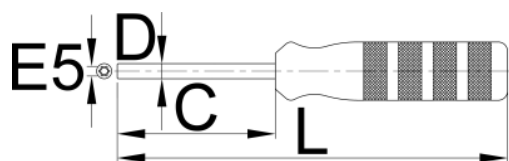

DT Swiss® SQUORX nipple tool

1751/2DT

Usage

Profiles

[./sk/support/warranty.](#)

Product features

- 1751/2DT screwdriver is used for DT Swiss® SQUORX nipples with torx shaped top head. The 80mm long stem enables work with deep aero rims as well as with all the normal rims. The professional metal handle gives perfect grip.

625552

E 5

C

80

D

6,5

L

180