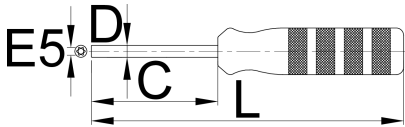

DT Swiss[®] SQUORX 니플 볼

1751/2DT

프로파일

625552

E 5

C

80

D

6,5

L

180

150

* Images of products are symbolic. All dimensions are in mm, and weight is in grams. All listed dimensions may vary in tolerance.

사용법 (사진)