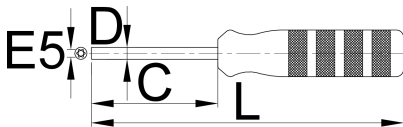

DT Swiss[®] SQUORX nipple tool

1751/2DT

Profiles

| | | | | | |
|--|---|---|---|---|---|
|  |  |  |  |  |  |
| 625552 | E 5 | 80 | 6,5 | 180 | 150 |

* Images of products are symbolic. All dimensions are in mm, and weight in grams. All listed dimensions may vary in tolerance.

Usage (pictures)