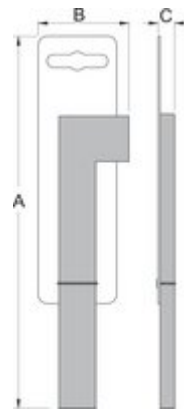

DT Swiss® SQUORX nipple tool

1751/2DT

Usage

Profiles

Product attributes

- 1751/2DT screwdriver is used for DT Swiss® SQUORX nipples with torx shaped top head. The 80mm long stem enables work with deep aero rims as well as with all the normal rims. The professional metal handle gives perfect grip.

625552

E 5

C

80

D

6,5

L

180

150

Retail packaging

Barcode	MA	MB	MC	Icon
625552	230	58	26,6	160

Transport packaging

Barcode	Hand icon	TA	TB	TC	Icon
625552	4	145	358	48	740