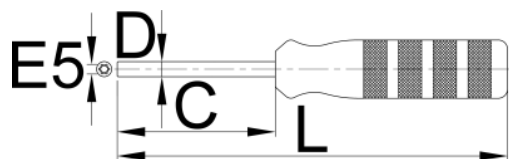

DT Swiss® SQUORX nipple tool

1751/2DT

Usage

Profiles

Product attributes

- 1751/2DT screwdriver is used for DT Swiss® SQUORX nipples with torx shaped top head. The 80mm long stem enables work with deep aero rims as well as with all the normal rims. The professional metal handle gives perfect grip.

625552

E 5

C

80

D

6,5

L

180