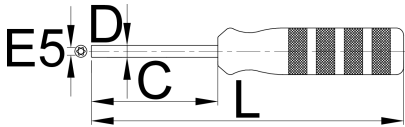

DT Swiss[®] SQUORX 铜头工具

1751/2DT

配置文件

		C	D	L	
625552	E 5	80	6,5	180	150

* Images of products are symbolic. All dimensions are in mm, and weight in grams. All listed dimensions may vary in tolerance.

用途 (pictures)