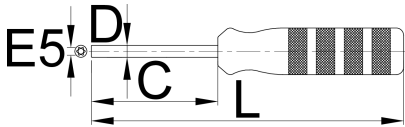

DT Swiss[®] SQUORX 铜头工具

1751/2DT

配置文件

					
625552	E 5	80	6,5	180	150

* Images of products are symbolic. All dimensions are in mm, and weight is in grams. All listed dimensions may vary in tolerance.

用途 (pictures)