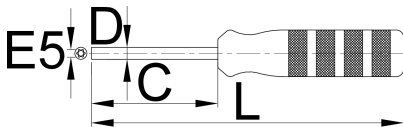

DT Swiss[®] SQUORX nipple tool

1751/2DT

Profiles

					
625552	E 5	80	6,5	180	150

* Images of products are symbolic. All dimensions are in mm, and weight in grams. All listed dimensions may vary in tolerance.

Usage (pictures)