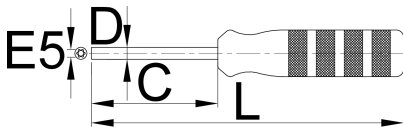

DT Swiss[®] SQUORX nipple tool

1751/2DT

Profiles

		C	D	L	
625552	E 5	80	6,5	180	150

* Images of products are symbolic. All dimensions are in mm, and weight is in grams. All listed dimensions may vary in tolerance.

Usage (pictures)