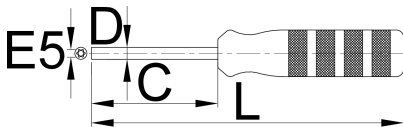

DT Swiss[®] SQUORX nipple tool

1751/2DT

Profiles

		C	D	L	
625552	E 5	80	6,5	180	150

* Images of products are symbolic. All dimensions are in mm, and weight in grams. All listed dimensions may vary in tolerance.

Usage (pictures)