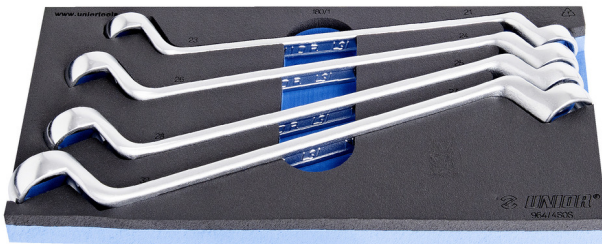

Ringsleutelset in SOS-module

964/4SOS

Profielen

Product attributen

- Tool tray dimension: 188 x 364 x 30 mm
- Compatible with drawers of Eurostyle, Eurovision, Euromotion, Europlus and Hercules (front drawers) line

Set bevat

- 4x ring wrench (article 180/1) dim. 21x23, 24x27, 25x28, 30x32

SOS tool trays – advantages:

- materiaal: polyethyleenschuim met lage dichtheid
- The tool trays are made from foamed polyethylene, which is resistant to grease, petrol, oil, nitro diluents, adhesives and motor oil – all of which can easily be removed without leaving any visible residue (stains). Adhesives and motor oil need to be removed immediately by cleaning with petrol in order to avoid permanent staining.
- These tool trays of polyethylene foam are used for clearer and better organised tool storage in tool boxes, tool cases, the drawers of tool carriages and tool cabinets. These tool trays can be used in a wide range of temperatures, do not absorb dampness and, with normal use, have a long lifespan. They protect the tools by holding them in their own specifically designed place, thus preventing them from

moving uncontrollably around in the storage area. As the positions in the tray are precisely defined and designed for each specific tool, it is also easy to establish which tools are missing.

Waarom kiezen voor Unior: