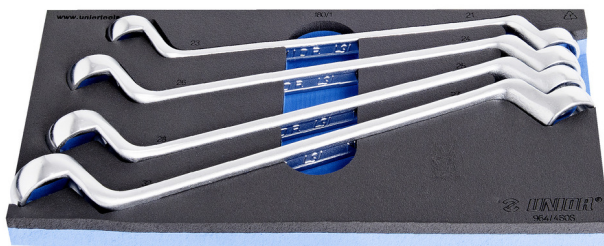

# Set of offset ring wrenches in SOS tool tray

964/4SOS

## 제품 특징

- Tool tray dimension: 188 x 364 x 30 mm
- Compatible with drawers of Eurostyle, Eurovision, Europlus and Hercules (front drawers) line

## 세트 구성품:

- 4x ring wrench (article 180/1) dim. 21x23, 24x27, 25x28, 30x32

제품명

SKU

Article

직경

수량

Set of offset ring wrenches in SOS tool tray