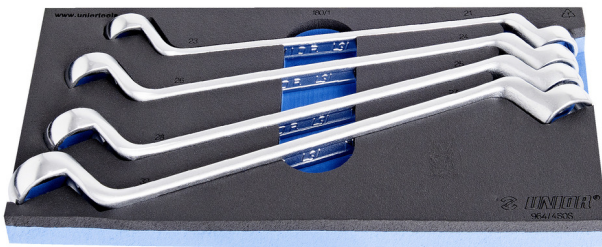

Set of offset ring wrenches in SOS tool tray

964/4SOS

프로파일

제품 특징

- Tool tray dimension: 188 x 364 x 30 mm
- Compatible with drawers of Eurostyle, Eurovision, Euromotion, Europlus and Hercules (front drawers) line

세트 구성품:

- 4x ring wrench (article 180/1) dim. 21x23, 24x27, 25x28, 30x32

제품명

SKU

Article

직경

수량

제품명	SKU	Article	직경	수량
Set of offset ring wrenches in SOS tool tray	621056	964/4SOS	21 - 32	4
Offset ring wrench		180/1	21 x 23, 24 x 26, 25 x 28, 27 x 32	4
SOS tool tray for 964/4SOS		vI964/4SOS	188x364x30	1

* Images of products are symbolic. All dimensions are in mm, and weight in grams. All listed dimensions may vary in tolerance.