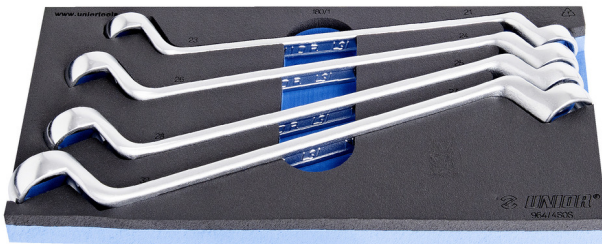

# SOS工具托盘装梅花板手套装

964/4SOS

## 产品属性

- Tool tray dimension: 188 x 364 x 30 mm
- Compatible with drawers of Eurostyle, Eurovision, Euromotion, Europlus and Hercules (front drawers) line

## Set includes:

- 4x ring wrench (article 180/1) dim. 21x23, 24x27, 25x28, 30x32

## SOS工具托盘 - 优点：

- 材料：低密度聚乙烯泡沫
- SOS工具托盘使用双层泡沫聚乙烯制成，可轻松去除油脂、汽油、机油、硝基稀释液、粘合剂和车用机油，且不会留下可见残余物（污渍）。粘合剂和车用机油需要使用汽油及时去除，以免留下永久性污渍。
- These tool trays of polyethylene foam are used for clearer and better organised tool storage in tool boxes, tool cases, the drawers of tool carriages and tool cabinets. These tool trays can be used in a wide range of temperatures, do not absorb dampness and, with normal use, have a long lifespan. They protect the tools by holding them in their own specifically designed place, thus preventing them from