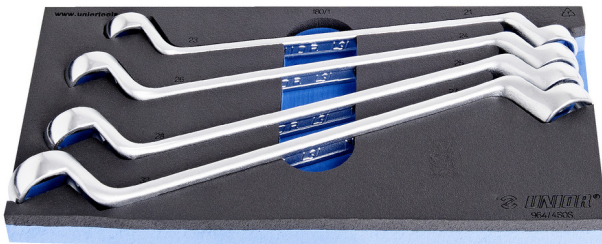

# SOS工具托盘装梅花板手套装

964/4SOS

## 产品属性

- Tool tray dimension: 188 x 364 x 30 mm
- Compatible with drawers of Eurostyle, Eurovision, Europlus and Hercules (front drawers) line