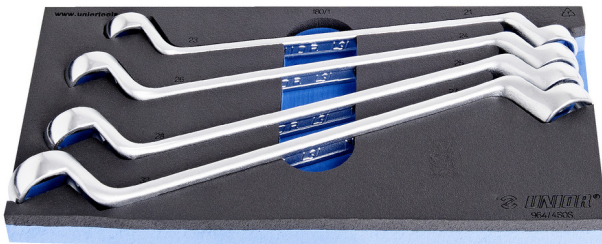

SOS工具托盘装梅花板手套装

964/4SOS

配置文件

产品属性

- Tool tray dimension: 188 x 364 x 30 mm
- Compatible with drawers of Eurostyle, Eurovision, Euromotion, Europlus and Hercules (front drawers) line

Set includes:

- 4x ring wrench (article 180/1) dim. 21x23, 24x27, 25x28, 30x32

产品名称	SKU	文章	尺寸	数量
SOS工具托盘装梅花板手套装	621056	964/4SOS	21 - 32	4

产品名称	SKU	文章	尺寸	数量
高颈梅花双头扳手		180/1	21 x 23, 24 x 26, 25 x 28, 27 x 32	4
964/4SOS的SOS工具托盘		v1964/4SOS	188x364x30	1

* Images of products are symbolic. All dimensions are in mm, and weight in grams. All listed dimensions may vary in tolerance.