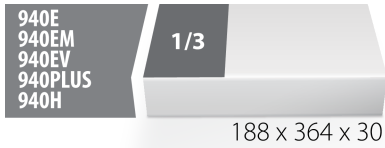

Warum Unior wählen:

- Unior is a renowned brand in the industry, celebrated for its dedication to quality and innovation. With a legacy of excellence, Unior tools are crafted to meet the highest standards, ensuring reliability and outstanding performance.

Produktname	SKU	Artikel	Dimensionen	Anzahl
SOS Modul - Doppelringschlüssel-Set	621056	964/4SOS	21 - 32	4
Doppelringschlüssel, tief gekröpft		180/1	21 x 23, 24 x 26, 25 x 28, 27 x 32	4
SOS - Moduleinsatz für Doppelringschlüssel		vI964/4SOS	188x364x30	1

* Bilder von Produkten sind Symbolfotos. Abmessungen sind in mm, Gewichte in Gramm.