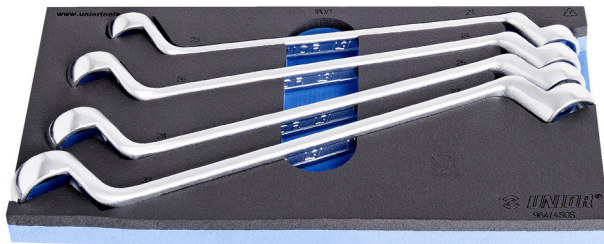

SOS Modul - Doppelringschlüssel-Set

964/4SOS

Profile

Produkteigenschaften

- Abmessungen Werkzeugeinsätze: 188 x 364 x 30 mm
- Für die Schubladen Eurostyle, Eurovision, Euromotion, Europlus and Hercules (vorne Schubladen) linie geeignet

Enthalten sind:

- 4x Doppelringschlüssel, tief gekröpft (Artikel 180/1) Dim. 21x23, 24x27, 25x28, 30x32

Vorteile eines SOS-Moduls:

- Material: weiches Polyäthylenschaumstoff
- SOS-Module sind aus 2-färbigem geschäumten Polyethylen hergestellt. Resistent gegen Fette und Öle. Leicht mit Wasser, Seife und einer Bürste (Nagelbürste) zu reinigen.
- These tool trays of polyethylene foam are used for clearer and better organised tool storage in tool boxes, tool cases, the drawers of tool carriages and tool cabinets. These tool trays can be used in a wide range of temperatures, do not absorb dampness and, with normal use, have a long lifespan. They protect the tools by holding them in their own specifically designed place, thus preventing them from moving uncontrollably around in the storage area. As the positions in the tray are precisely defined and designed for each specific tool, it is also easy to establish which tools are missing.

Produktname	SKU	Artikel	Dimensionen	Anzahl
SOS Modul - Doppelringschlüssel-Set	621056	964/4SOS	21 - 32	4
Doppelringschlüssel, tief gekröpft		180/1	21 x 23, 24 x 26, 25 x 28, 27 x 32	4
SOS - Moduleinsatz für Doppelringschlüssel		vI964/4SOS	188x364x30	1