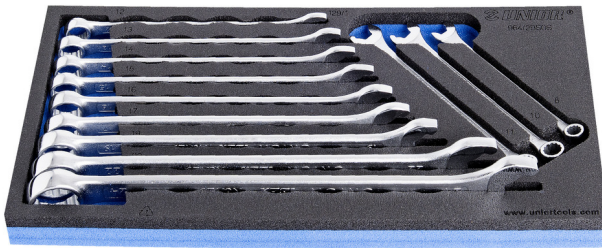

SOS alet tepesinde kombine anahtar takımı, IBEX

964/2BSOS

Profiles

Product features

- Tool tray dimension: 188 x 364 x 30 mm
- Compatible with drawers of Eurostyle, Eurovision, Euromotion, Europlus and Hercules (front drawers) line

Set includes:

- 12x combination wrench IBEX (article 129/1) dim. 8, 10, 11, 12, 13, 14, 15, 16, 17, 19, 22, 24

Product name

SKU

Article

Dimensions

Quantity

Product name	SKU	Article	Dimensions	Quantity
SOS alet tepsisinde kombine anahtar takımı, IBEX	621053	964/2BSOS	8 - 24	12
Kombine anahtar IBEX		129/1	8, 10, 11, 12, 13, 14, 15, 16, 17, 19, 22, 24	12
964/2BSOS için SOS alet tepsi		vI964/2BSOS	188x364x30	1

* Ürünlerin resimleri semboliktir. Bütün boyutlar mm ve ağırlık gram cinsindedir.