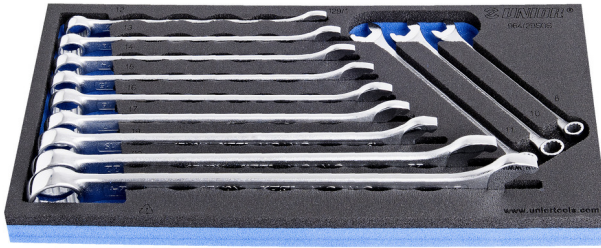

# SOS alet tepsisinde kombine anahtar takımı, IBEX

964/2BSOS

## Product features

- Tool tray dimension: 188 x 364 x 30 mm
- Compatible with drawers of Eurostyle, Eurovision, Europlus and Hercules (front drawers) line

## Set includes:

- 12x combination wrench IBEX (article 129/1) dim. 8, 10, 11, 12, 13, 14, 15, 16, 17, 19, 22, 24

Product name	SKU	Article	Dimensions	Quantity
SOS alet tepsisinde kombine anahtar takımı, IBEX	621053	964/2BSOS	8 - 24	12

Product name	SKU	Article	Dimensions	Quantity
Kombine anahtar IBEX		129/1	8, 10, 11, 12, 13, 14, 15, 16, 17, 19, 22, 24	12
964/2BSOS için SOS alet tepsi		vI964/2BSOS	188x364x30	1

\* Ürünlerin resimleri semboliktir. Bütün boyutlar mm ve ağırlık gram cinsindedir.