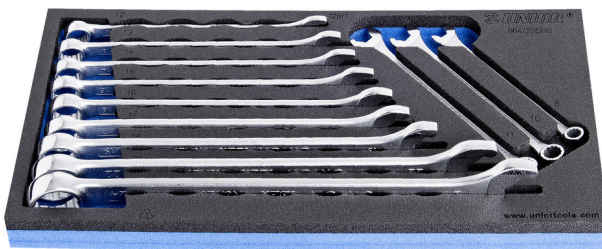

# Ključevi viljuškasto-okasti, IBEX u SOS ulošku za alat

964/2BSOS

## Opis proizvoda

- Dimenzije uloška 188x364x30 mm
- Odgovara fiokama kolica iz serija Eurostyle, Eurovision, Euromotion, Europlus i Hercules (sa prednjim fiokama)

## Sadržaj:

- 12 kom. IBEX okasto-viljuškastih ključeva (art. 129/1), dim. 8, 10, 11, 12, 13, 14, 15, 16, 17, 19, 22, 24

- These tool trays of polyethylene foam are used for clearer and better organised tool storage in tool boxes, tool cases, the drawers of tool carriages and tool cabinets. These tool trays can be used in a wide range of temperatures, do not absorb dampness and, with normal use, have a long lifespan. They protect the tools by holding them in their own specifically designed place, thus preventing them from moving uncontrollably around in the storage area. As the positions in the tray are precisely defined and designed for each specific tool, it is also easy to establish which tools are missing.