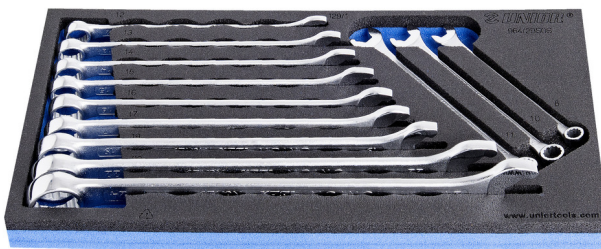

Set de chei combinate varianta lunga in suport SOS

964/2BSOS

Profile

Caracteristicile produsului

- Tool tray dimension: 188 x 364 x 30 mm
- Compatible with drawers of Eurostyle, Eurovision, Euromotion, Europlus and Hercules (front drawers) line

Set includes:

- 12x combination wrench IBEX (article 129/1) dim. 8, 10, 11, 12, 13, 14, 15, 16, 17, 19, 22, 24

Module din spuma SOS - Avantaje

- Material: spuma polietilenica de joasa densitate
- Modulele SOS sunt facute din spuma de polietilena dublu strat care este rezistent la grasimi, benzina, ulei, solventi nitro, adezivi si ulei de motor - toate putand fi curatate fara a lasa urme vizibile (pete). Pentru a evita petele permanente, murdaririle cu adezivi sau uleiul de motor, acestea trebuie curatate imediat cu benzina.
- These tool trays of polyethylene foam are used for clearer and better organised tool storage in tool boxes, tool cases, the drawers of tool carriages and tool cabinets. These tool trays can be used in a

wide range of temperatures, do not absorb dampness and, with normal use, have a long lifespan. They protect the tools by holding them in their own specifically designed place, thus preventing them from moving uncontrollably around in the storage area. As the positions in the tray are precisely defined and designed for each specific tool, it is also easy to establish which tools are missing.

Denumirea Produsului	SKU	Articol	Dimensiuni	Cantitate
Set de chei combinate varianta lunga in suport SOS	621053	964/2BSOS	8 - 24	12
Chei combinate IBEX		129/1	8, 10, 11, 12, 13, 14, 15, 16, 17, 19, 22, 24	12
Modul SOS pentru chei combinate IBEX		vI964/2BSOS	188x364x30	1