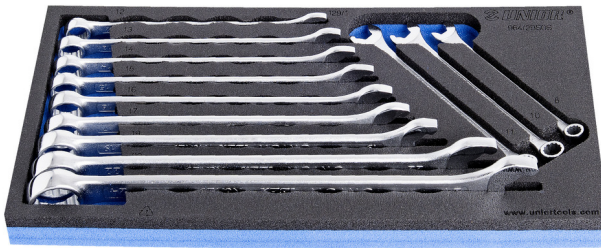

# Steekringsleutelset, IBEX model in SOS-module

964/2BSOS

## Product attributen

- Tool tray dimension: 188 x 364 x 30 mm
- Compatible with drawers of Eurostyle, Eurovision, Euromotion, Europlus and Hercules (front drawers) line

## Set bevat

- 12x combination wrench IBEX (article 129/1) dim. 8, 10, 11, 12, 13, 14, 15, 16, 17, 19, 22, 24

Productnaam

SKU

Artikel

Afmetingen

Hoeveelheid

Productnaam	SKU	Artikel	Afmetingen	Hoeveelheid
Steekringsleutelset, IBEX model in SOS-module	621053	964/2BSOS	8 - 24	12
Steekringsleutel IBEX		129/1	8, 10, 11, 12, 13, 14, 15, 16, 17, 19, 22, 24	12
SOS tool tray for 964/2BSOS		v1964/2BSOS	188x364x30	1