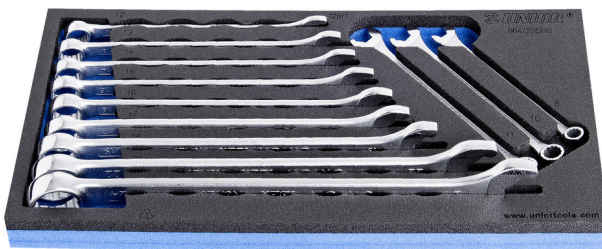

Set of combinations wrenches, IBEX in SOS tool tray

964/2BSOS

프로파일

제품 특징

- Tool tray dimension: 188 x 364 x 30 mm
- Compatible with drawers of Eurostyle, Eurovision, Euromotion, Europlus and Hercules (front drawers) line

세트 구성품:

- 12x combination wrench IBEX (article 129/1) dim. 8, 10, 11, 12, 13, 14, 15, 16, 17, 19, 22, 24

제품명

SKU

Article

직경

수량

제품명	SKU	Article	직경	수량
Set of combinations wrenches, IBEX in SOS tool tray	621053	964/2BSOS	8 - 24	12
IBEX 콤비네이션 렌치		129/1	8, 10, 11, 12, 13, 14, 15, 16, 17, 19, 22, 24	12
SOS tool tray for 964/2BSOS		vI964/2BSOS	188x364x30	1

* Images of products are symbolic. All dimensions are in mm, and weight in grams. All listed dimensions may vary in tolerance.