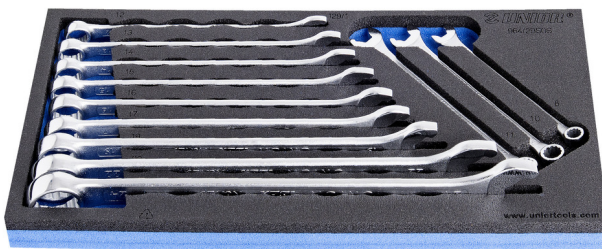

Set of combinations wrenches, IBEX in SOS tool tray

964/2BSOS

프로파일

제품 특징

- Tool tray dimension: 188 x 364 x 30 mm
- Compatible with drawers of Eurostyle, Eurovision, Europlus and Hercules (front drawers) line

세트 구성품:

- 12x combination wrench IBEX (article 129/1) dim. 8, 10, 11, 12, 13, 14, 15, 16, 17, 19, 22, 24

제품명	SKU	Article	직경	수량
Set of combinations wrenches, IBEX in SOS tool tray	621053	964/2BSOS	8 - 24	12

제품명	SKU	Article	직경	수량
IBEX 콤비네이션 렌치		129/1	8, 10, 11, 12, 13, 14, 15, 16, 17, 19, 22, 24	12
SOS tool tray for 964/2BSOS		vI964/2BSOS	188x364x30	1

* Images of products are symbolic. All dimensions are in mm, and weight in grams. All listed dimensions may vary in tolerance.