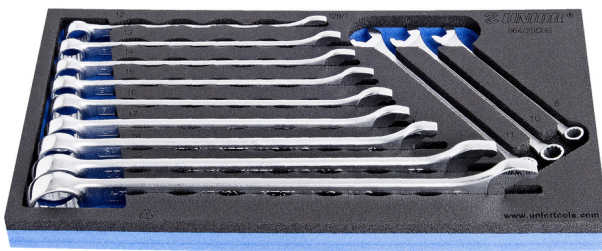

Set of combinations wrenches, IBEX in SOS tool tray

964/2BSOS

Profiles

Product features

- Tool tray dimension: 188 x 364 x 30 mm
- Compatible with drawers of Eurostyle, Eurovision, Euromotion, Europlus and Hercules (front drawers) line

Set includes:

- 12x combination wrench IBEX (article 129/1) dim. 8, 10, 11, 12, 13, 14, 15, 16, 17, 19, 22, 24

Product name

SKU

Article

Dimensions

Quantity

Product name	SKU	Article	Dimensions	Quantity
Set of combinations wrenches, IBEX in SOS tool tray	621053	964/2BSOS	8 - 24	12
Combination wrench IBEX		129/1	8, 10, 11, 12, 13, 14, 15, 16, 17, 19, 22, 24	12
SOS tool tray for 964/2BSOS		vI964/2BSOS	188x364x30	1

* Images of products are symbolic. All dimensions are in mm, and weight in grams. All listed dimensions may vary in tolerance.