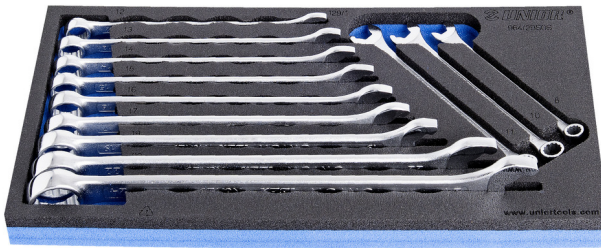

Set of combinations wrenches, IBEX in SOS tool tray

964/2BSOS

Profiles

Product features

- Tool tray dimension: 188 x 364 x 30 mm
- Compatible with drawers of Eurostyle, Eurovision, Europlus and Hercules (front drawers) line

Set includes:

- 12x combination wrench IBEX (article 129/1) dim. 8, 10, 11, 12, 13, 14, 15, 16, 17, 19, 22, 24

Product name	SKU	Article	Dimensions	Quantity
Set of combinations wrenches, IBEX in SOS tool tray	621053	964/2BSOS	8 - 24	12

Product name	SKU	Article	Dimensions	Quantity
Combination wrench IBEX		129/1	8, 10, 11, 12, 13, 14, 15, 16, 17, 19, 22, 24	12
SOS tool tray for 964/2BSOS		vI964/2BSOS	188x364x30	1

* Images of products are symbolic. All dimensions are in mm, and weight in grams. All listed dimensions may vary in tolerance.