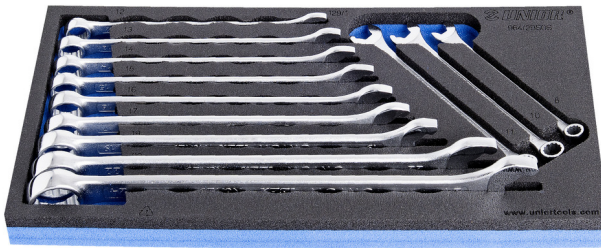

Set of combinations wrenches, IBEX in SOS tool tray

964/2BSOS

Profiles

Product features

- Tool tray dimension: 188 x 364 x 30 mm
- Compatible with drawers of Eurostyle, Eurovision, Euromotion, Europlus and Hercules (front drawers) line

Set includes:

- 12x combination wrench IBEX (article 129/1) dim. 8, 10, 11, 12, 13, 14, 15, 16, 17, 19, 22, 24

SOS tool trays – advantages:

- material: low density polyethylene foam
- The tool trays are made from foamed polyethylene, which is resistant to grease, petrol, oil, nitro diluents, adhesives and motor oil – all of which can easily be removed without leaving any visible residue (stains). Adhesives and motor oil need to be removed immediately by cleaning with petrol in order to avoid permanent staining.
- These tool trays of polyethylene foam are used for clearer and better organised tool storage in tool boxes, tool cases, the drawers of tool carriages and tool cabinets. These tool trays can be used in a

wide range of temperatures, do not absorb dampness and, with normal use, have a long lifespan. They protect the tools by holding them in their own specifically designed place, thus preventing them from moving uncontrollably around in the storage area. As the positions in the tray are precisely defined and designed for each specific tool, it is also easy to establish which tools are missing.

Product name	SKU	Article	Dimensions	Quantity
Set of combinations wrenches, IBEX in SOS tool tray	621053	964/2BSOS	8 - 24	12
Combination wrench IBEX		129/1	8, 10, 11, 12, 13, 14, 15, 16, 17, 19, 22, 24	12
SOS tool tray for 964/2BSOS		vI964/2BSOS	188x364x30	1