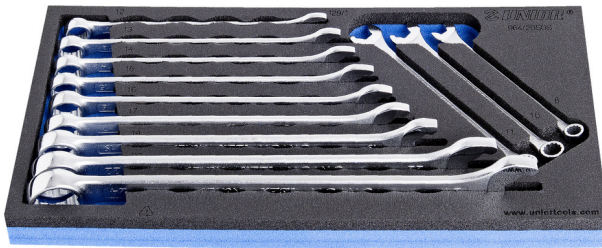

# SOS工具托盘装IBEX组合扳手套装

964/2BSOS

## 产品属性

- Tool tray dimension: 188 x 364 x 30 mm
- Compatible with drawers of Eurostyle, Eurovision, Euromotion, Europlus and Hercules (front drawers) line

## Set includes:

- 12x combination wrench IBEX (article 129/1) dim. 8, 10, 11, 12, 13, 14, 15, 16, 17, 19, 22, 24

产品名称	SKU	文章	尺寸	数量
SOS工具托盘装IBEX组合扳手套装	621053	964/2BSOS	8 - 24	12

产品名称	SKU	文章	尺寸	数量
IBEX两用扳手		129/1	8, 10, 11, 12, 13, 14, 15, 16, 17, 19, 22, 24	12
964/2BSOS的SOS工具托盘		v1964/2BSOS	188x364x30	1