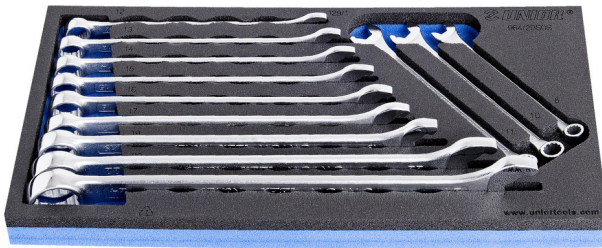

SOS工具托盘装IBEX组合扳手套装

964/2BSOS

配置文件

产品属性

- Tool tray dimension: 188 x 364 x 30 mm
- Compatible with drawers of Eurostyle, Eurovision, Euromotion, Europlus and Hercules (front drawers) line

Set includes:

- 12x combination wrench IBEX (article 129/1) dim. 8, 10, 11, 12, 13, 14, 15, 16, 17, 19, 22, 24

SOS工具托盘 - 优点：

- 材料：低密度聚乙烯泡沫
- SOS工具托盘使用双层泡沫聚乙烯制成，可轻松去除油脂、汽油、机油、硝基稀释液、粘合剂和车用机油，且不会留下可见残余物（污渍）。粘合剂和车用机油需要使用汽油及时去除，以免留下永久性污渍。
- These tool trays of polyethylene foam are used for clearer and better organised tool storage in tool boxes, tool cases, the drawers of tool carriages and tool cabinets. These tool trays can be used in a wide range of temperatures, do not absorb dampness and, with normal use, have a long lifespan. They protect the tools by holding them in their own specifically designed place, thus preventing them from

moving uncontrollably around in the storage area. As the positions in the tray are precisely defined and designed for each specific tool, it is also easy to establish which tools are missing.

Why Choose Unior: