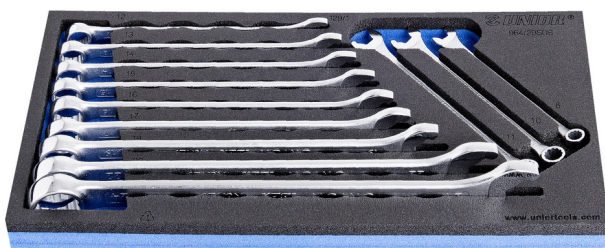

# Комплект звездогаечни ключове "IBEX" в SOS подложка

964/2BSOS

## Параметри на продукта

- Инструментална подложка : 188 x 364 x 30 mm
- Съвместим с чекмеджета от Eurostyle, Eurovision, Euromotion, Europlus и Hercules (предни чекмеджета) линия

## Комплектът включва :

- 12x звездогаечен ключ тип IBEX (артикул 129/1)разм. 8, 10, 11, 12, 13, 14, 15, 16, 17, 19, 22, 24

- These tool trays of polyethylene foam are used for clearer and better organised tool storage in tool boxes, tool cases, the drawers of tool carriages and tool cabinets. These tool trays can be used in a wide range of temperatures, do not absorb dampness and, with normal use, have a long lifespan. They protect the tools by holding them in their own specifically designed place, thus preventing them from moving uncontrollably around in the storage area. As the positions in the tray are precisely defined and designed for each specific tool, it is also easy to establish which tools are missing.