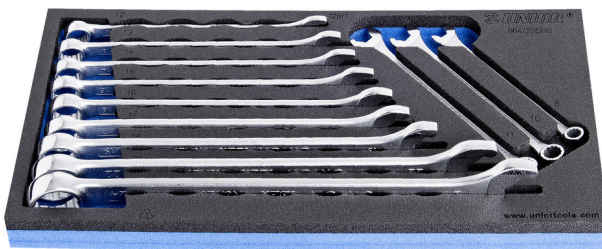

Set of combinations wrenches, IBEX in SOS tool tray

964/2BSOS

Profielen

Product attributen

- Tool tray dimension: 188 x 364 x 30 mm
- Compatible with drawers of Eurostyle, Eurovision, Euromotion, Europlus and Hercules (front drawers) line

De set bestaat uit:

- 12x combination wrench IBEX (article 129/1) dim. 8, 10, 11, 12, 13, 14, 15, 16, 17, 19, 22, 24

SOS tool trays – advantages:

- material: low density polyethylene foam
- The tool trays are made from foamed polyethylene, which is resistant to grease, petrol, oil, nitro diluents, adhesives and motor oil – all of which can easily be removed without leaving any visible residue (stains). Adhesives and motor oil need to be removed immediately by cleaning with petrol in order to avoid permanent staining.
- These tool trays of polyethylene foam are used for clearer and better organised tool storage in tool boxes, tool cases, the drawers of tool carriages and tool cabinets. These tool trays can be used in a

Productnaam	SKU	Artikel	Afmetingen	Hoeveelheid
Set of combinations wrenches, IBEX in SOS tool tray	621053	964/2BSOS	8 - 24	12
Combinatiesleutel IBEX		129/1	8, 10, 11, 12, 13, 14, 15, 16, 17, 19, 22, 24	12
SOS tool tray for 964/2BSOS		v1964/2BSOS	188x364x30	1